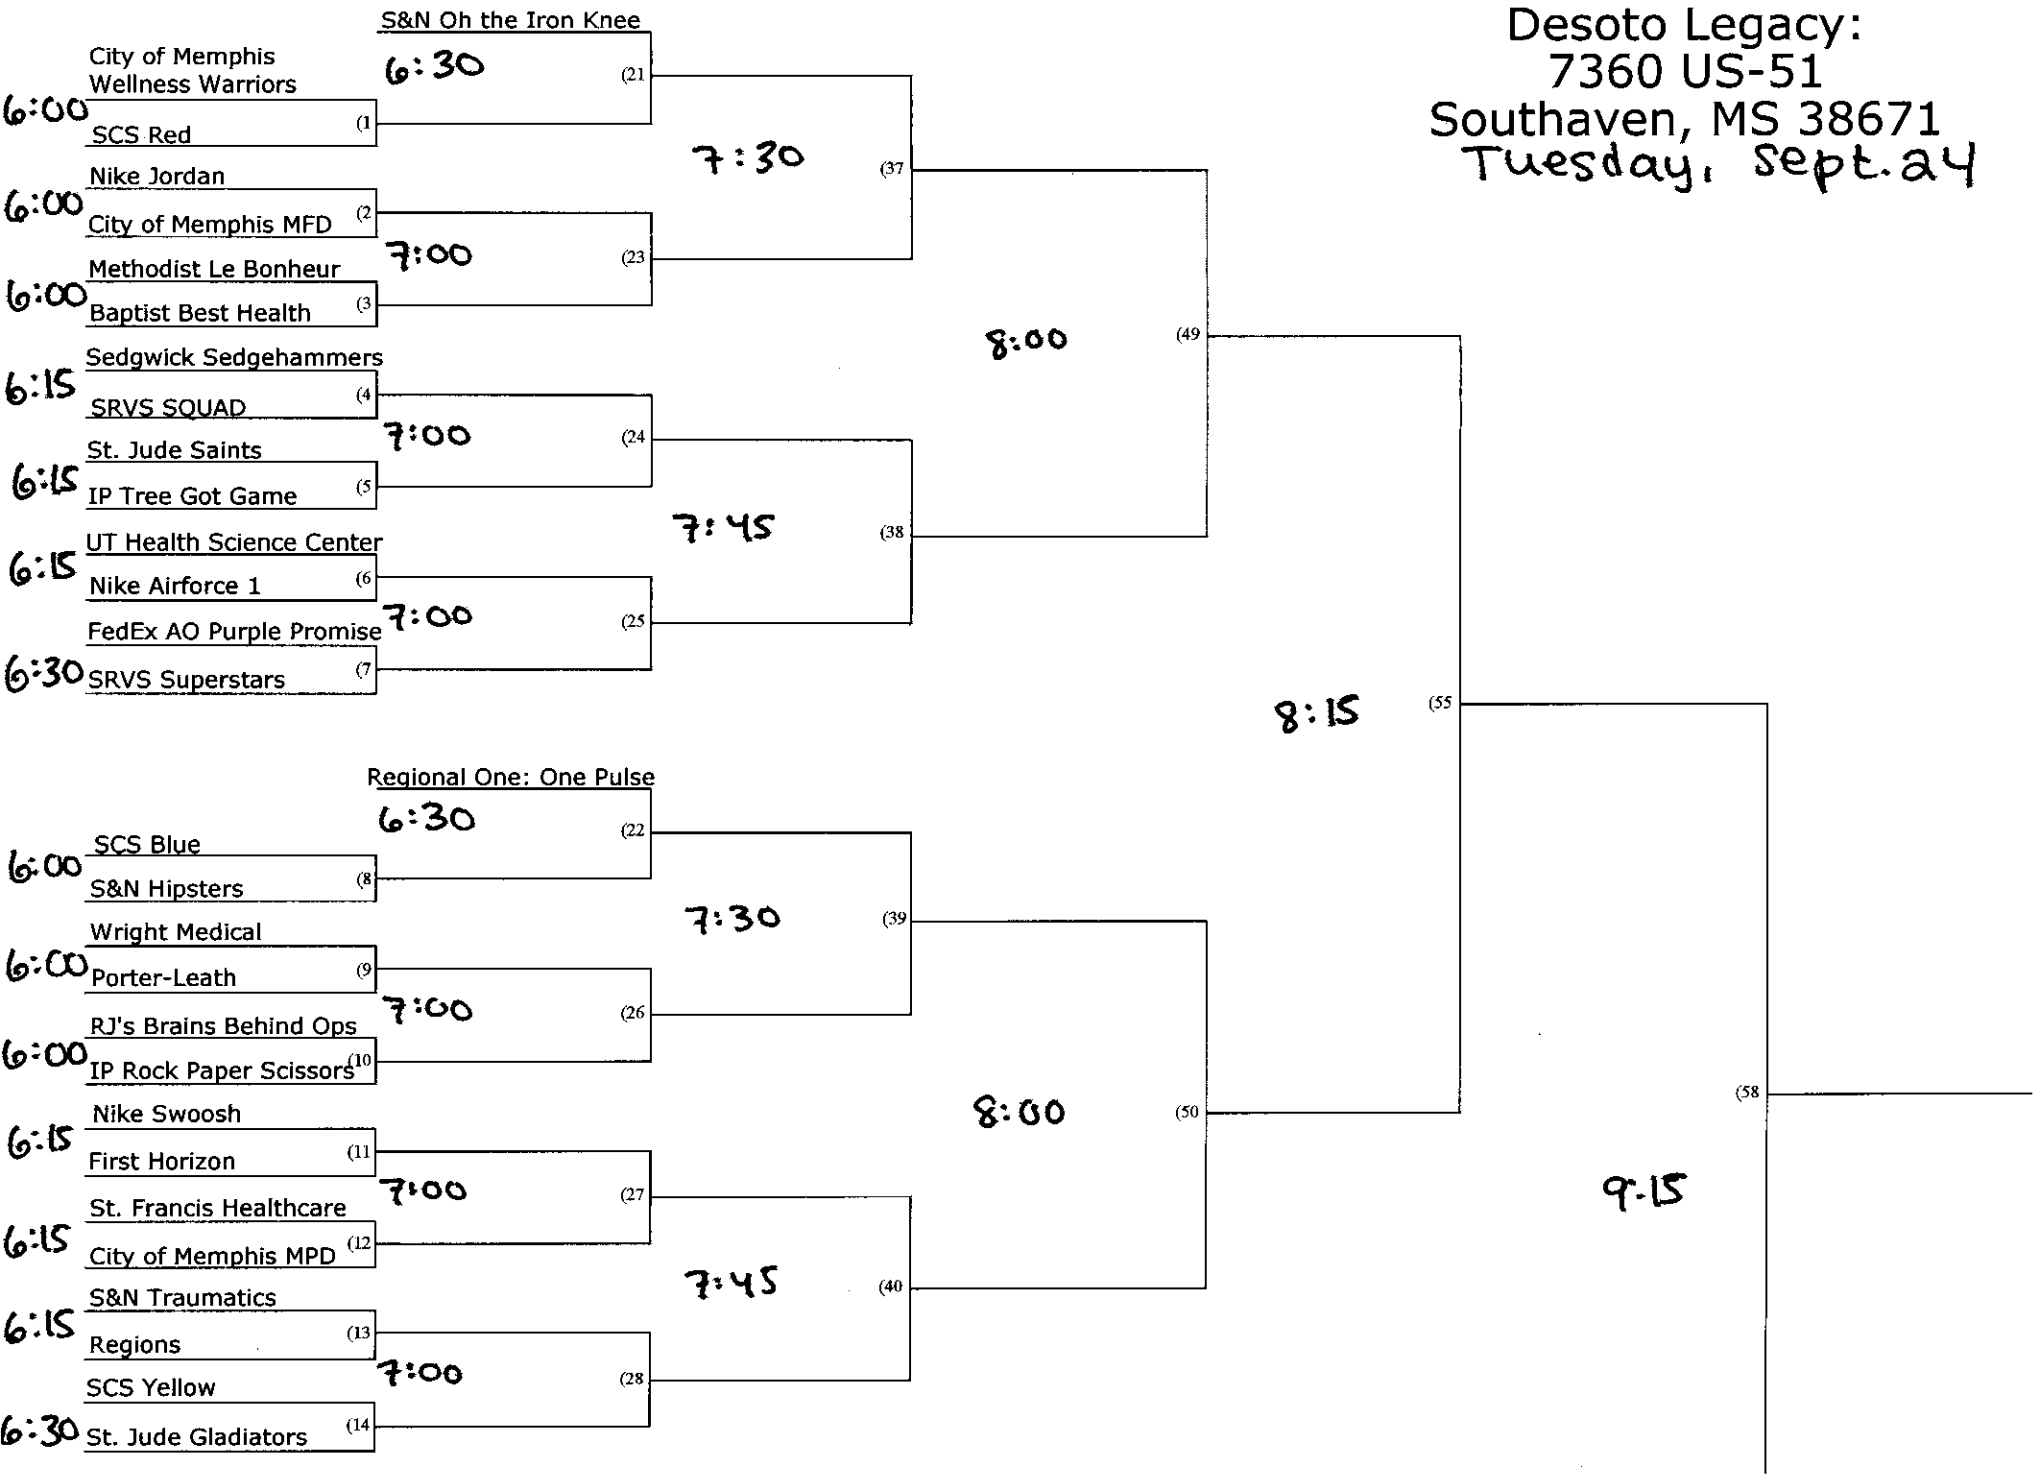

City of Memphis
Wellness Warriors

Loser's Bracket

Div. A Volleyball

Desoto Legacy:
7360 US-51
Southaven, MS 38671
Tuesday, Sept. 24

Loser's Bracket

Bowling Div. A

Wednesday, Sept. 25

Andy B's Bartlett: 6276 Stage Rd. Bartlett, TN 38134

Div. A Cornhole

Shelby Farms
Mullins Station Event Field
Saturday, Sept. 28

Loser's Bracket

Div. A Tug-of-War

Shelby Farms
Mullins Station Event Field
Saturday, Sept. 28

Relay Races: Hopper Ball, Sack Race, Three-Legged Race Relay