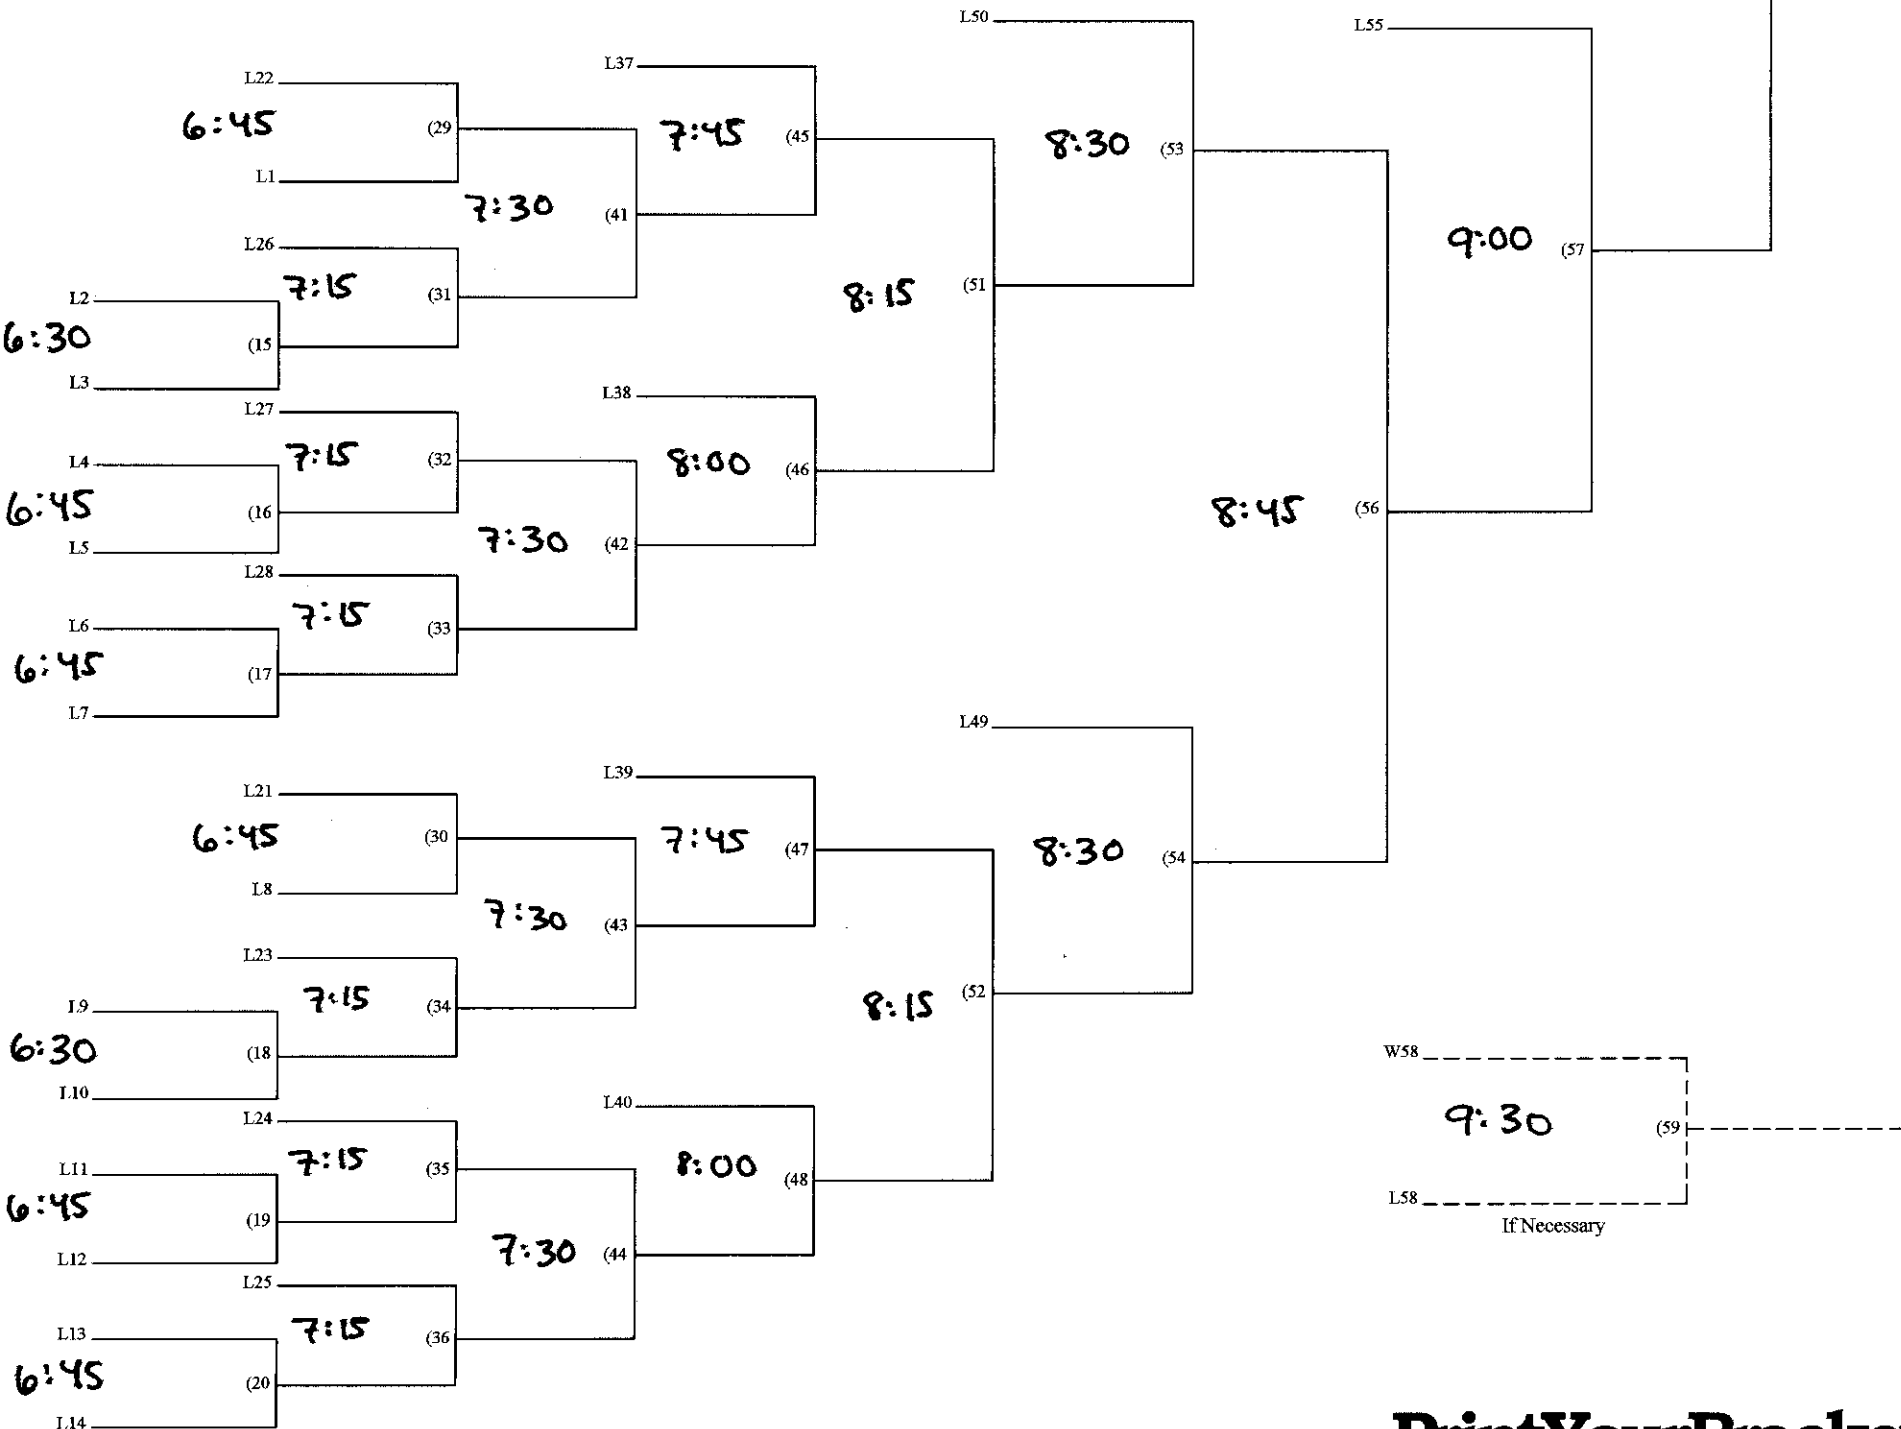

City of Memphis
Wellness Warriors

Loser's Bracket

Div. A Volleyball

Desoto Legacy:
7360 US-51
Southaven, MS 38671
Tuesday, Sept. 24

Loser's Bracket

Bowling Div. A

Wednesday, Sept. 25

Andy B's Bartlett: 6276 Stage Rd. Bartlett, TN 38134

Div. A Cornhole

Shelby Farms
Mullins Station Event Field
Saturday, Sept. 28

Loser's Bracket

Div. A Tug-of-War

Shelby Farms
Mullins Station Event Field
Saturday, Sept. 28

Relay Races: Hopper Ball, Sack Race, Three-Legged Race Relay