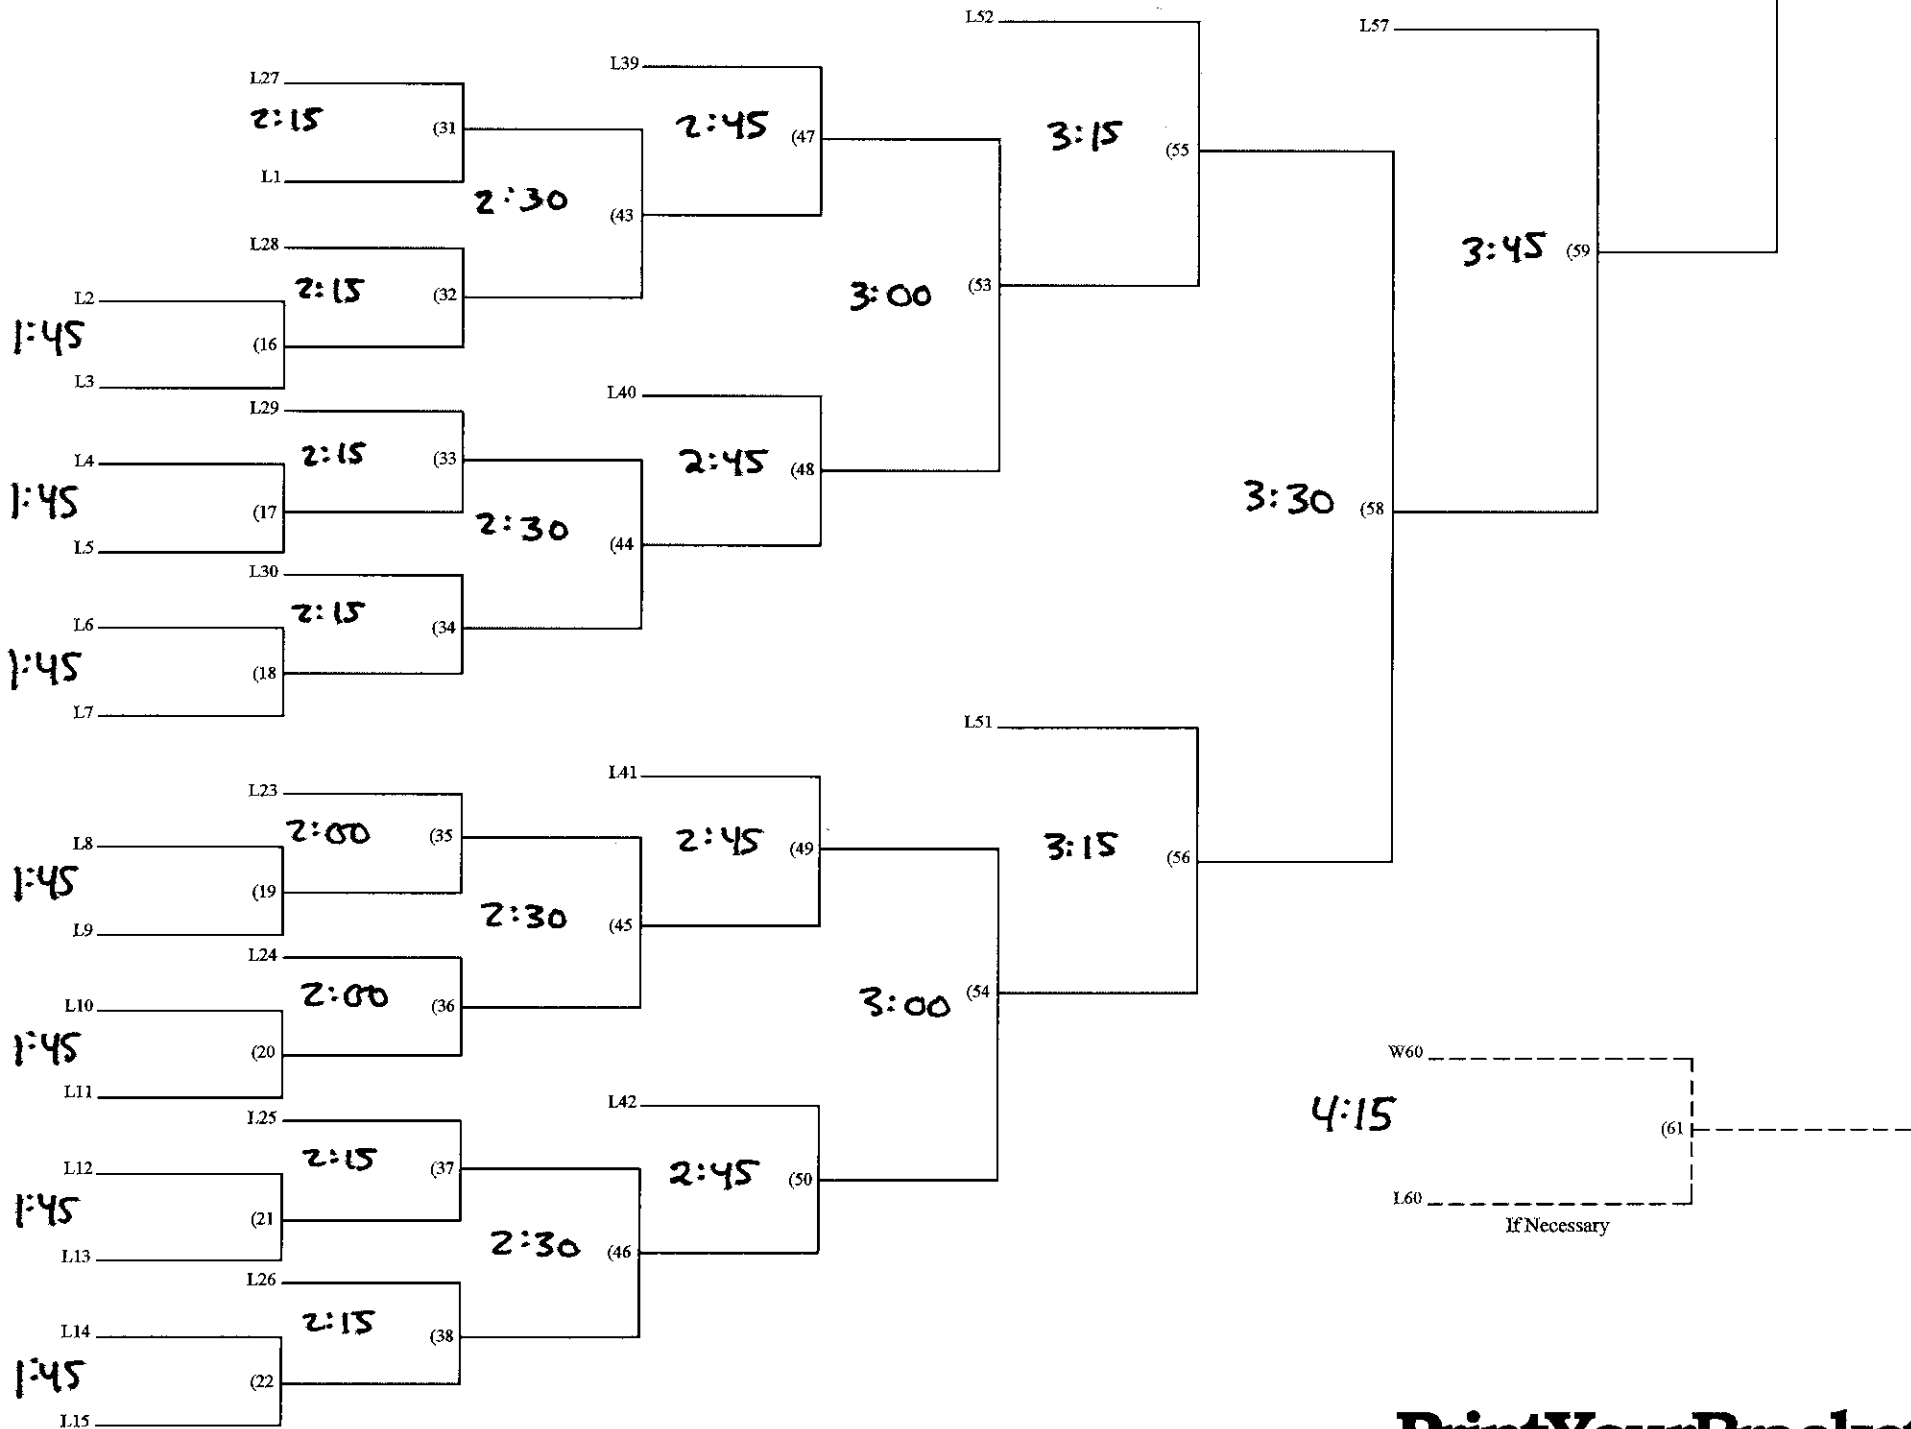

Div. A Cornhole

Shelby Farms
Mullins Station Event Field
Saturday, Sept. 28

Loser's Bracket

Div. A Tug-of-War

Shelby Farms
Mullins Station Event Field
Saturday, Sept. 28

Relay Races: Hopper Ball, Sack Race, Three-Legged Race Relay