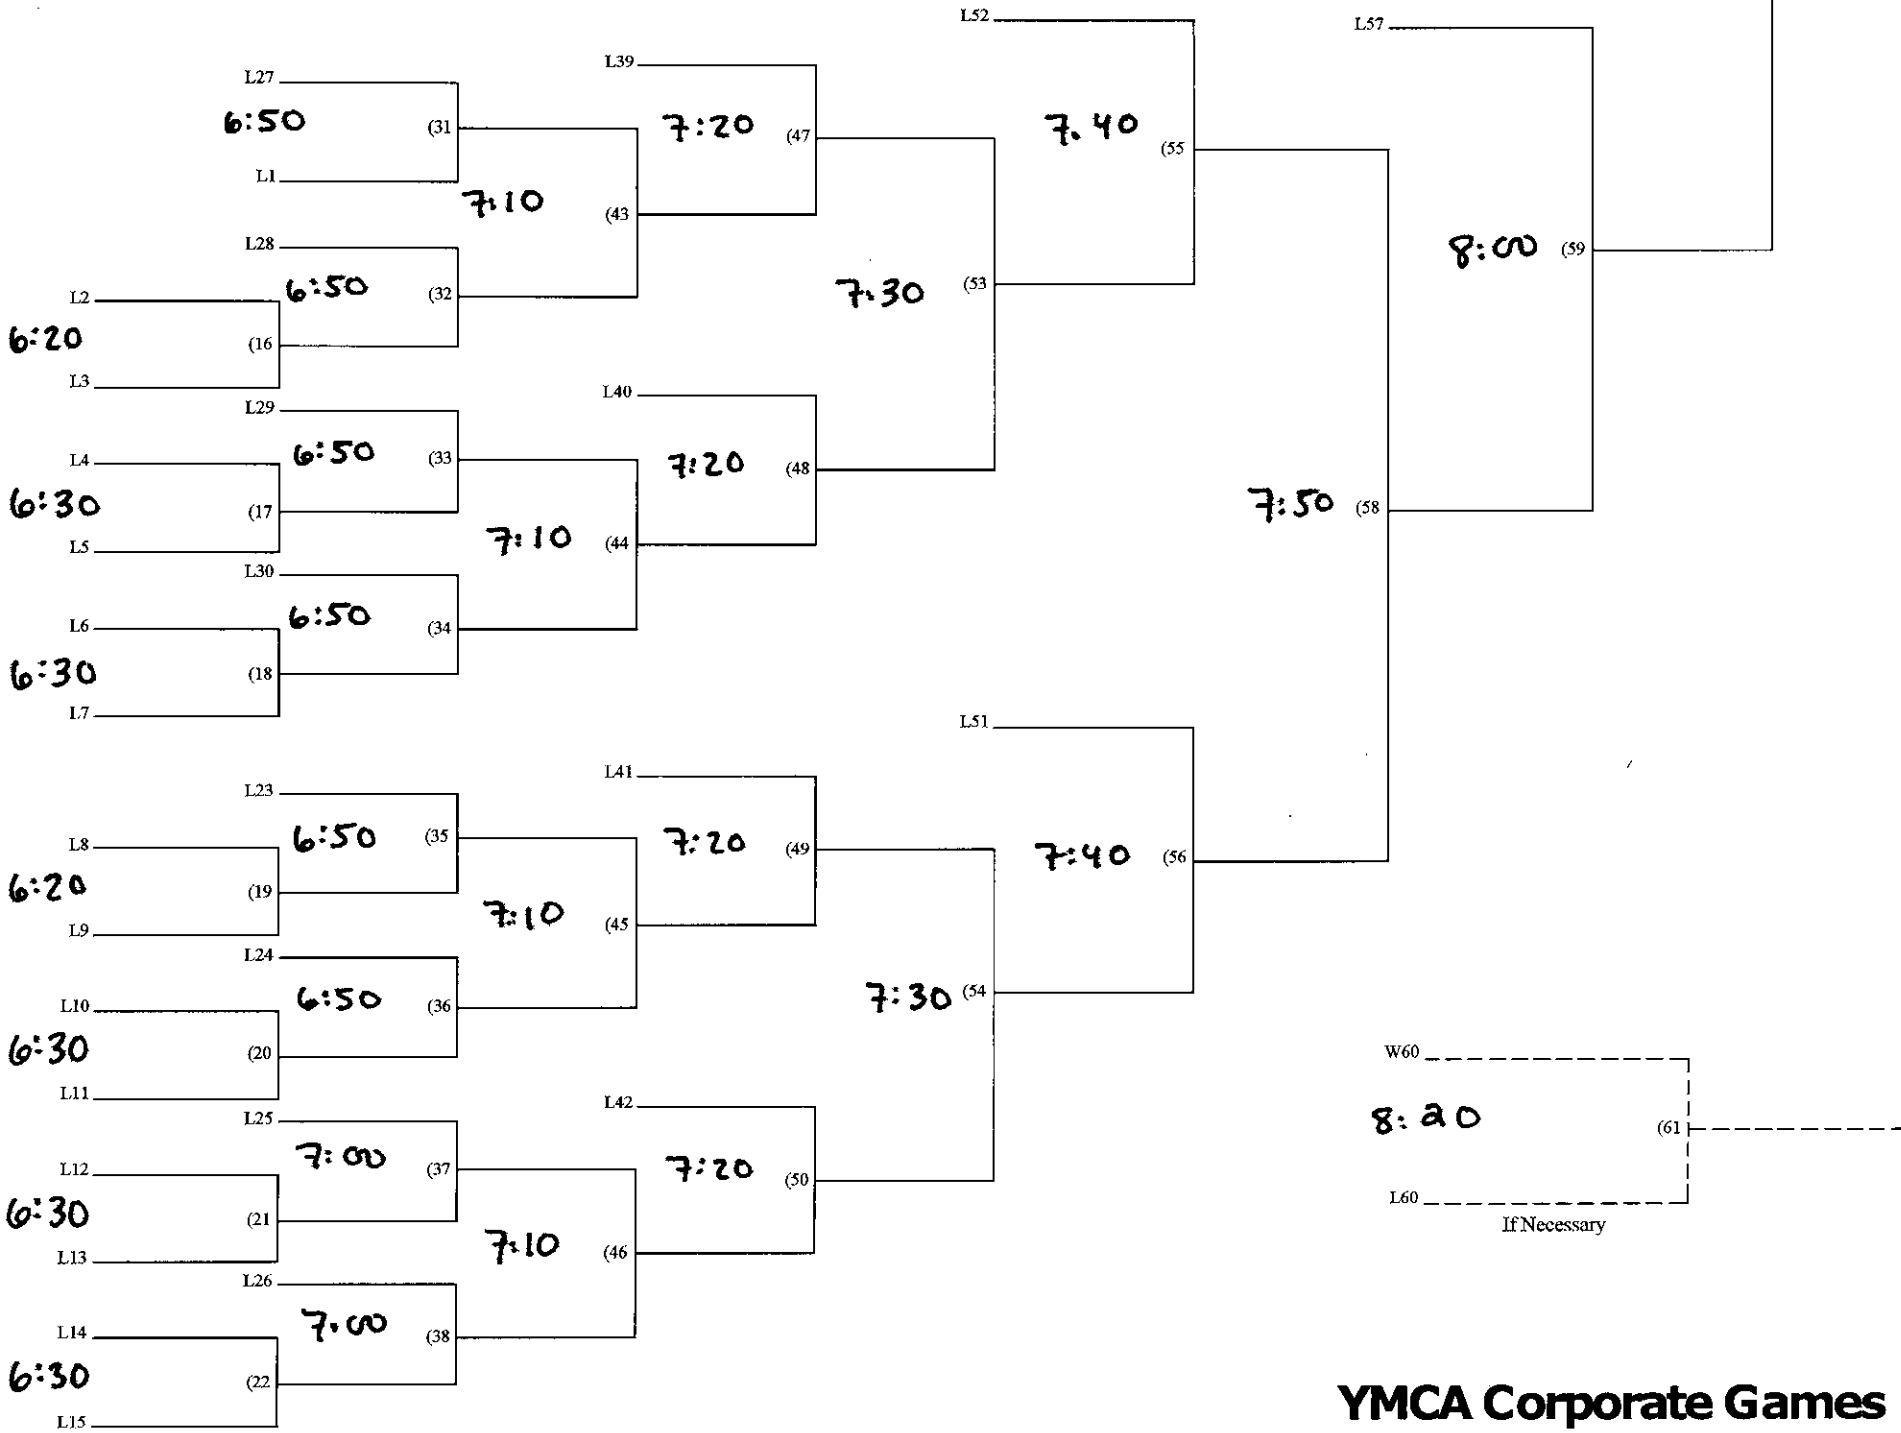

Kickball: Div. A Snowden Grove Baseball Fields: Sunset Ln, Southaven, MS 38672

Sunday, Sept. 22

RJ's Brains Behind the Ops

YMCA Corporate Games

Div. A Dodgeball

Desoto Legacy
7360 US-51
Southaven, MS 38671
Monday, Sept 23

City of Memphis
Wellness Warriors

Loser's Bracket

Div. A Volleyball

Desoto Legacy:
7360 US-51
Southaven, MS 38671
Tuesday, Sept. 24

Loser's Bracket

Bowling Div. A

Wednesday, Sept. 25

Andy B's Bartlett: 6276 Stage Rd. Bartlett, TN 38134