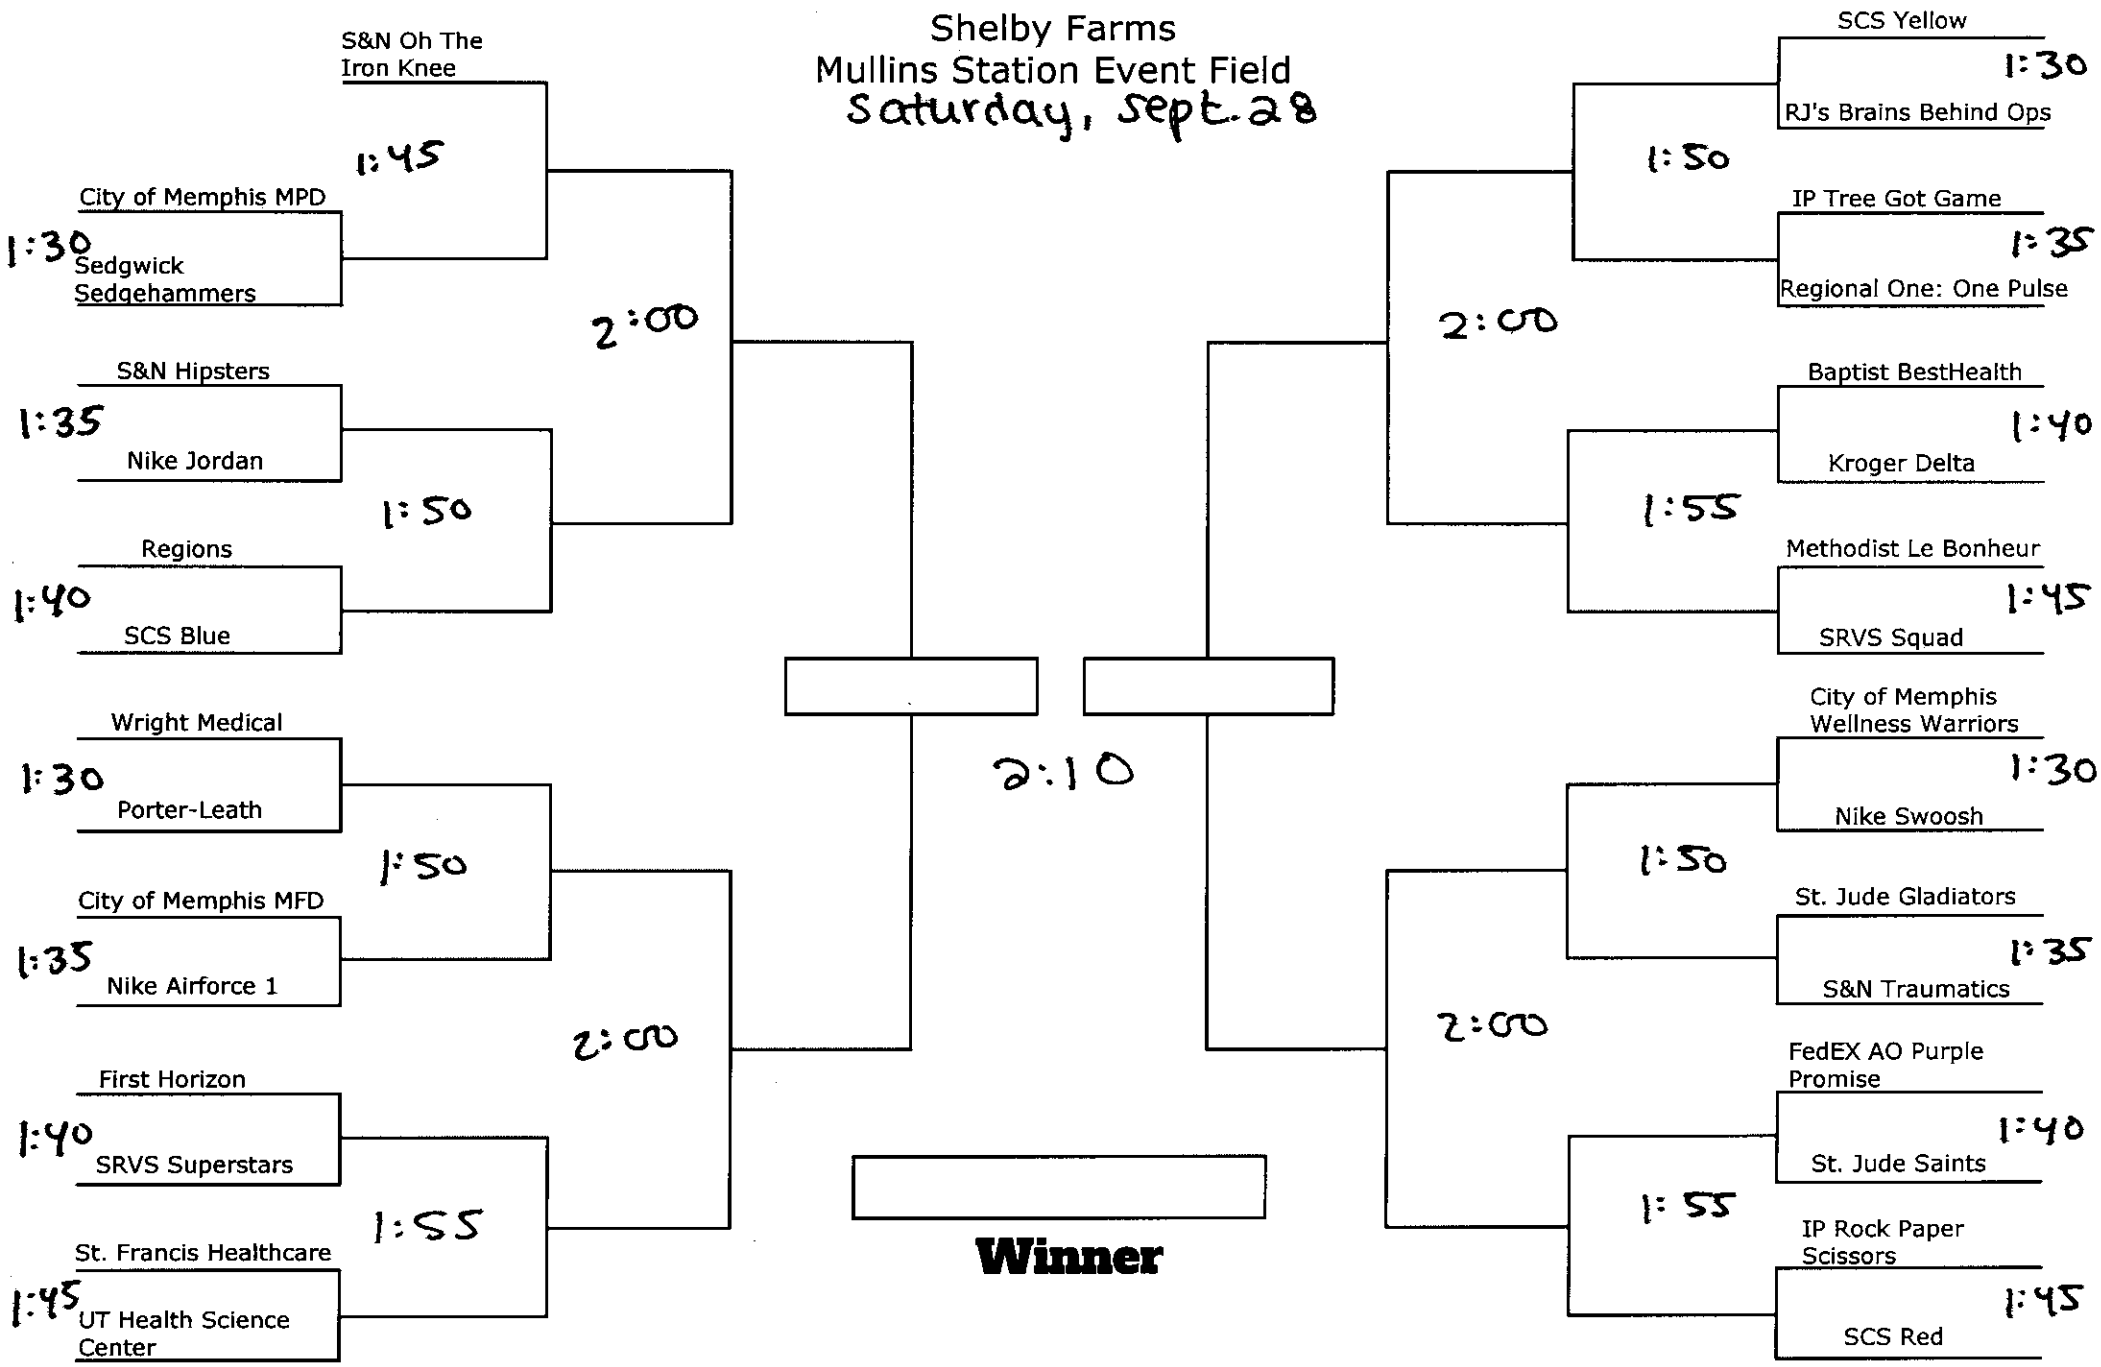

Div. A Cornhole

Shelby Farms
Mullins Station Event Field
Saturday, Sept. 28

Loser's Bracket

Div. A Tug-of-War

Shelby Farms
Mullins Station Event Field
Saturday, Sept. 28

Relay Races: Hopper Ball, Sack Race, Three-Legged Race Relay