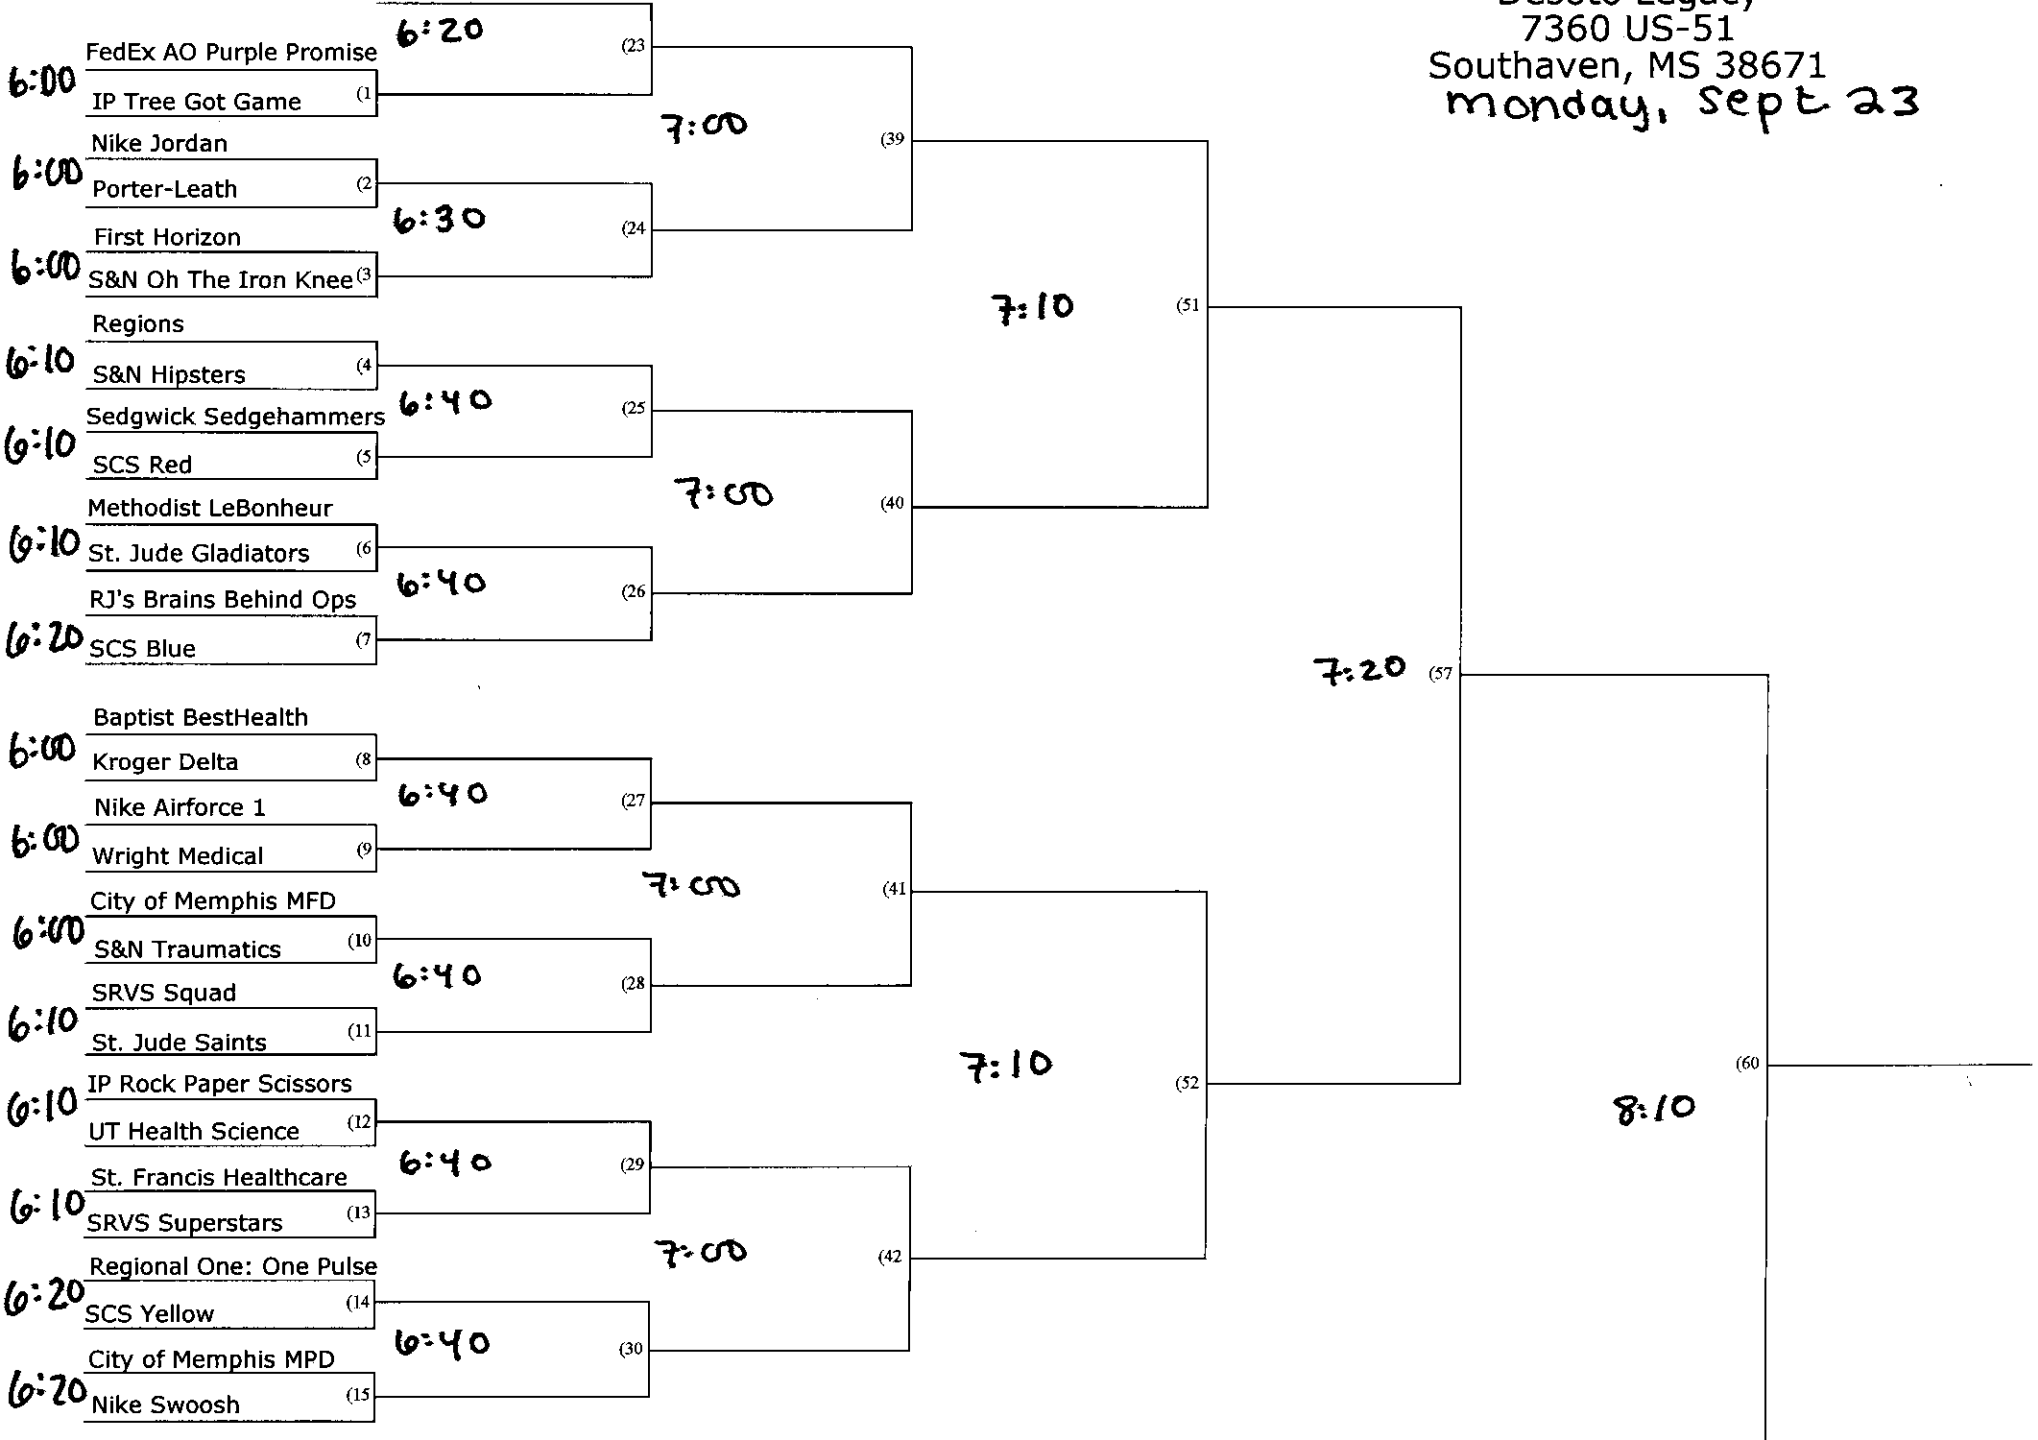

Kickball: Div. A Snowden Grove Baseball Fields: Sunset Ln, Southaven, MS 38672

Sunday, Sept. 22

RJ's Brains Behind the Ops

YMCA Corporate Games

Div. A Dodgeball

Desoto Legacy
7360 US-51
Southaven, MS 38671
Monday, Sept 23

City of Memphis
Wellness Warriors

Loser's Bracket

Div. A Volleyball

Desoto Legacy:
7360 US-51
Southaven, MS 38671
Tuesday, Sept. 24

Loser's Bracket

Bowling Div. A

Wednesday, Sept. 25

Andy B's Bartlett: 6276 Stage Rd. Bartlett, TN 38134