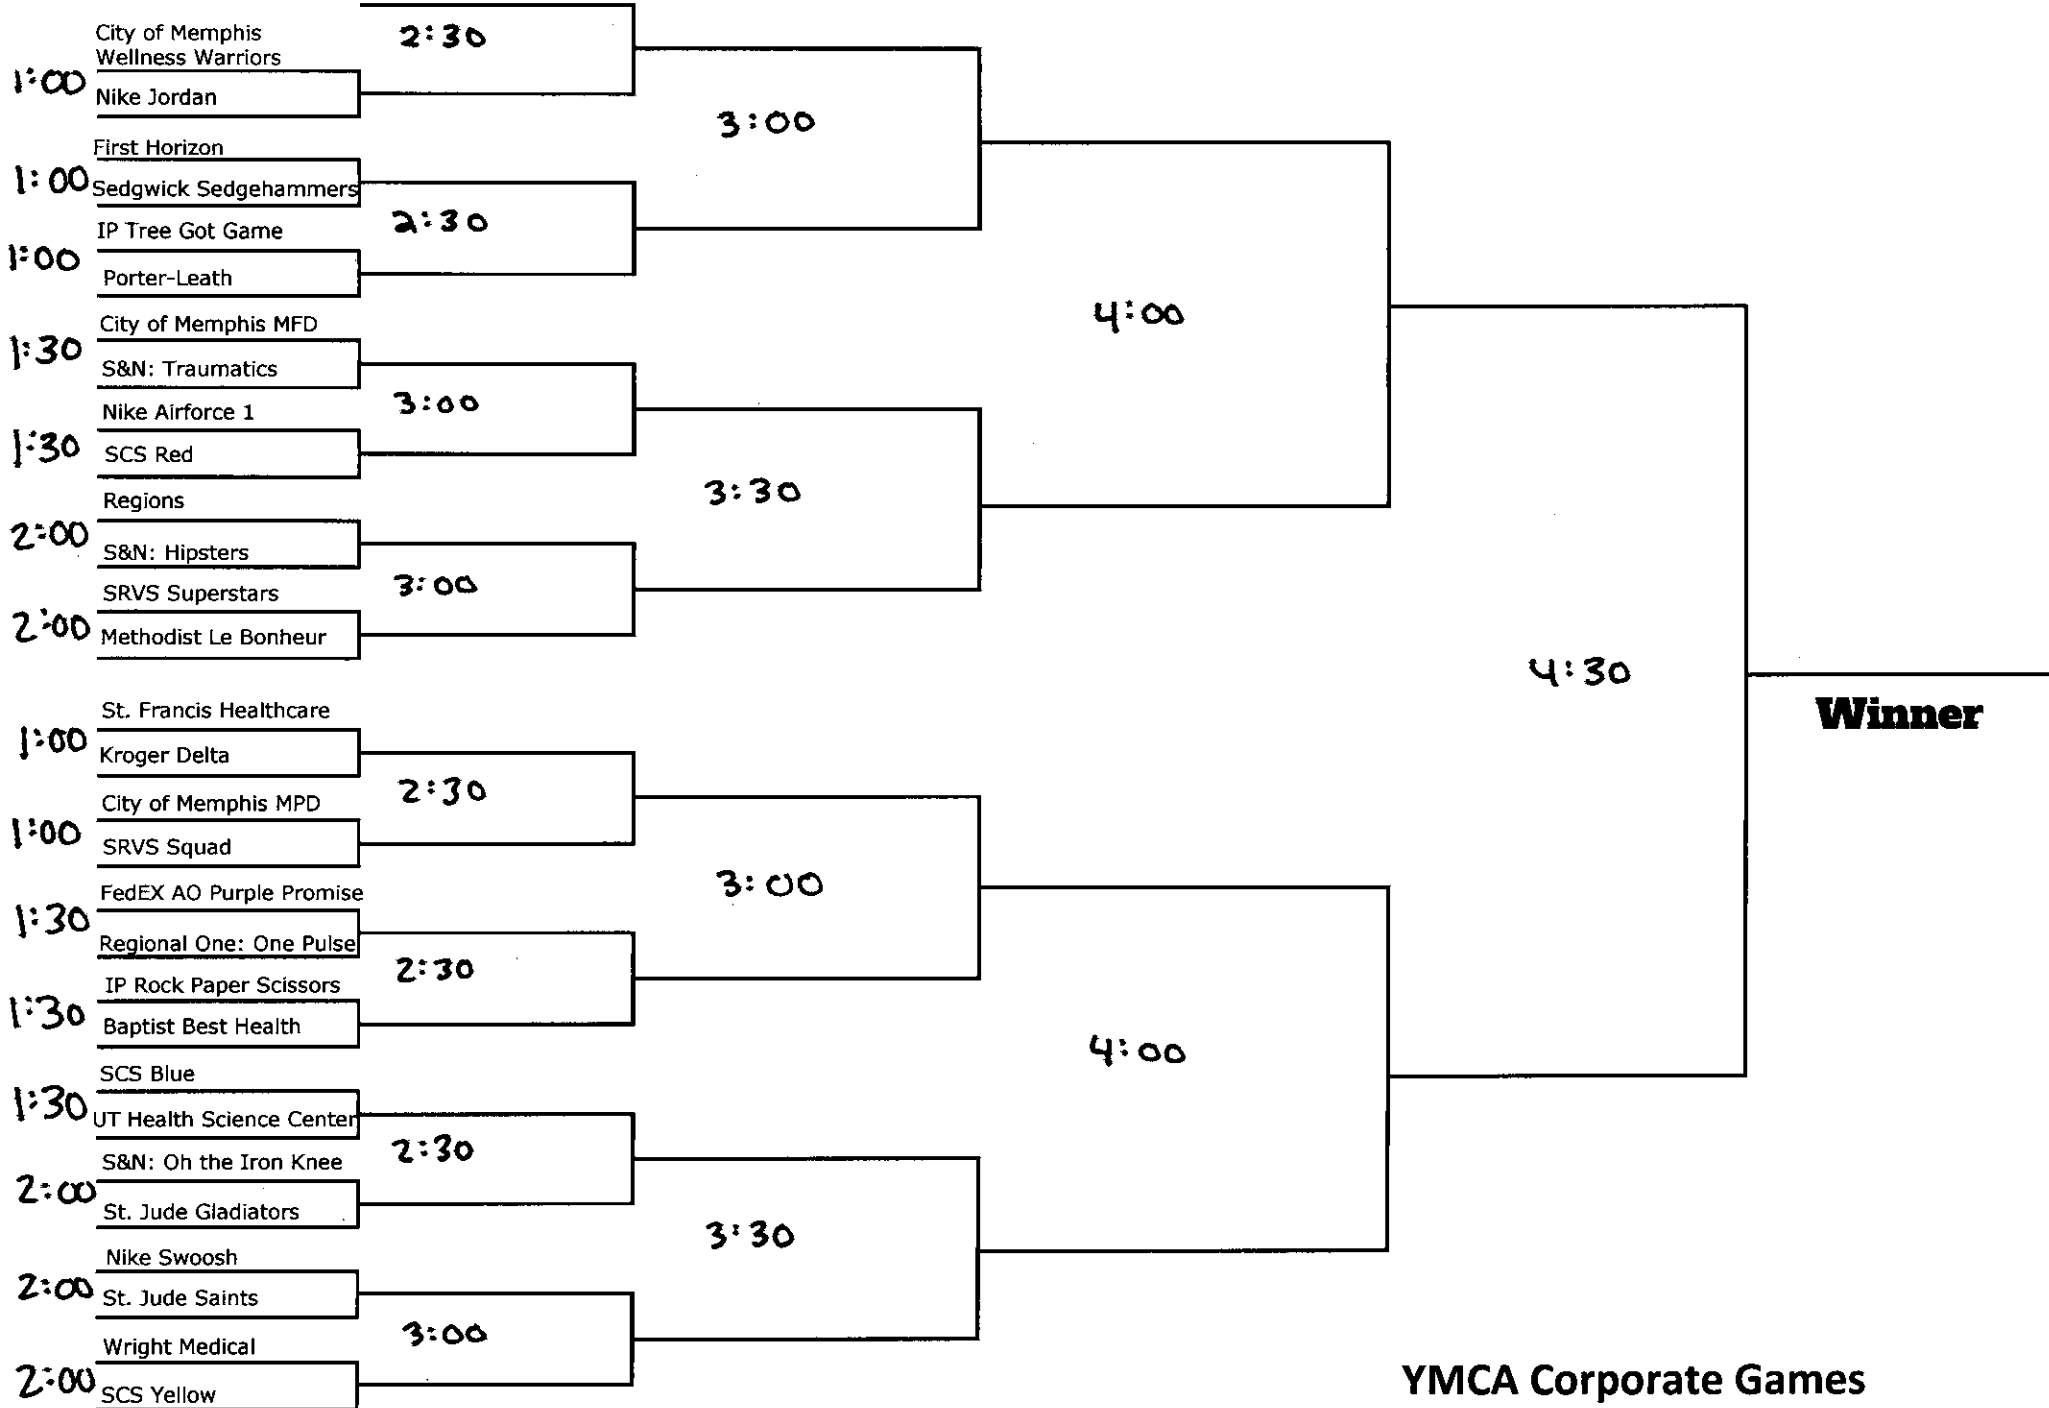

Kickball: Div. A Snowden Grove Baseball Fields: Sunset Ln, Southaven, MS 38672

Sunday, Sept. 22

RJ's Brains Behind the Ops

YMCA Corporate Games

Div. A Dodgeball

Desoto Legacy
7360 US-51
Southaven, MS 38671
Monday, Sept 23