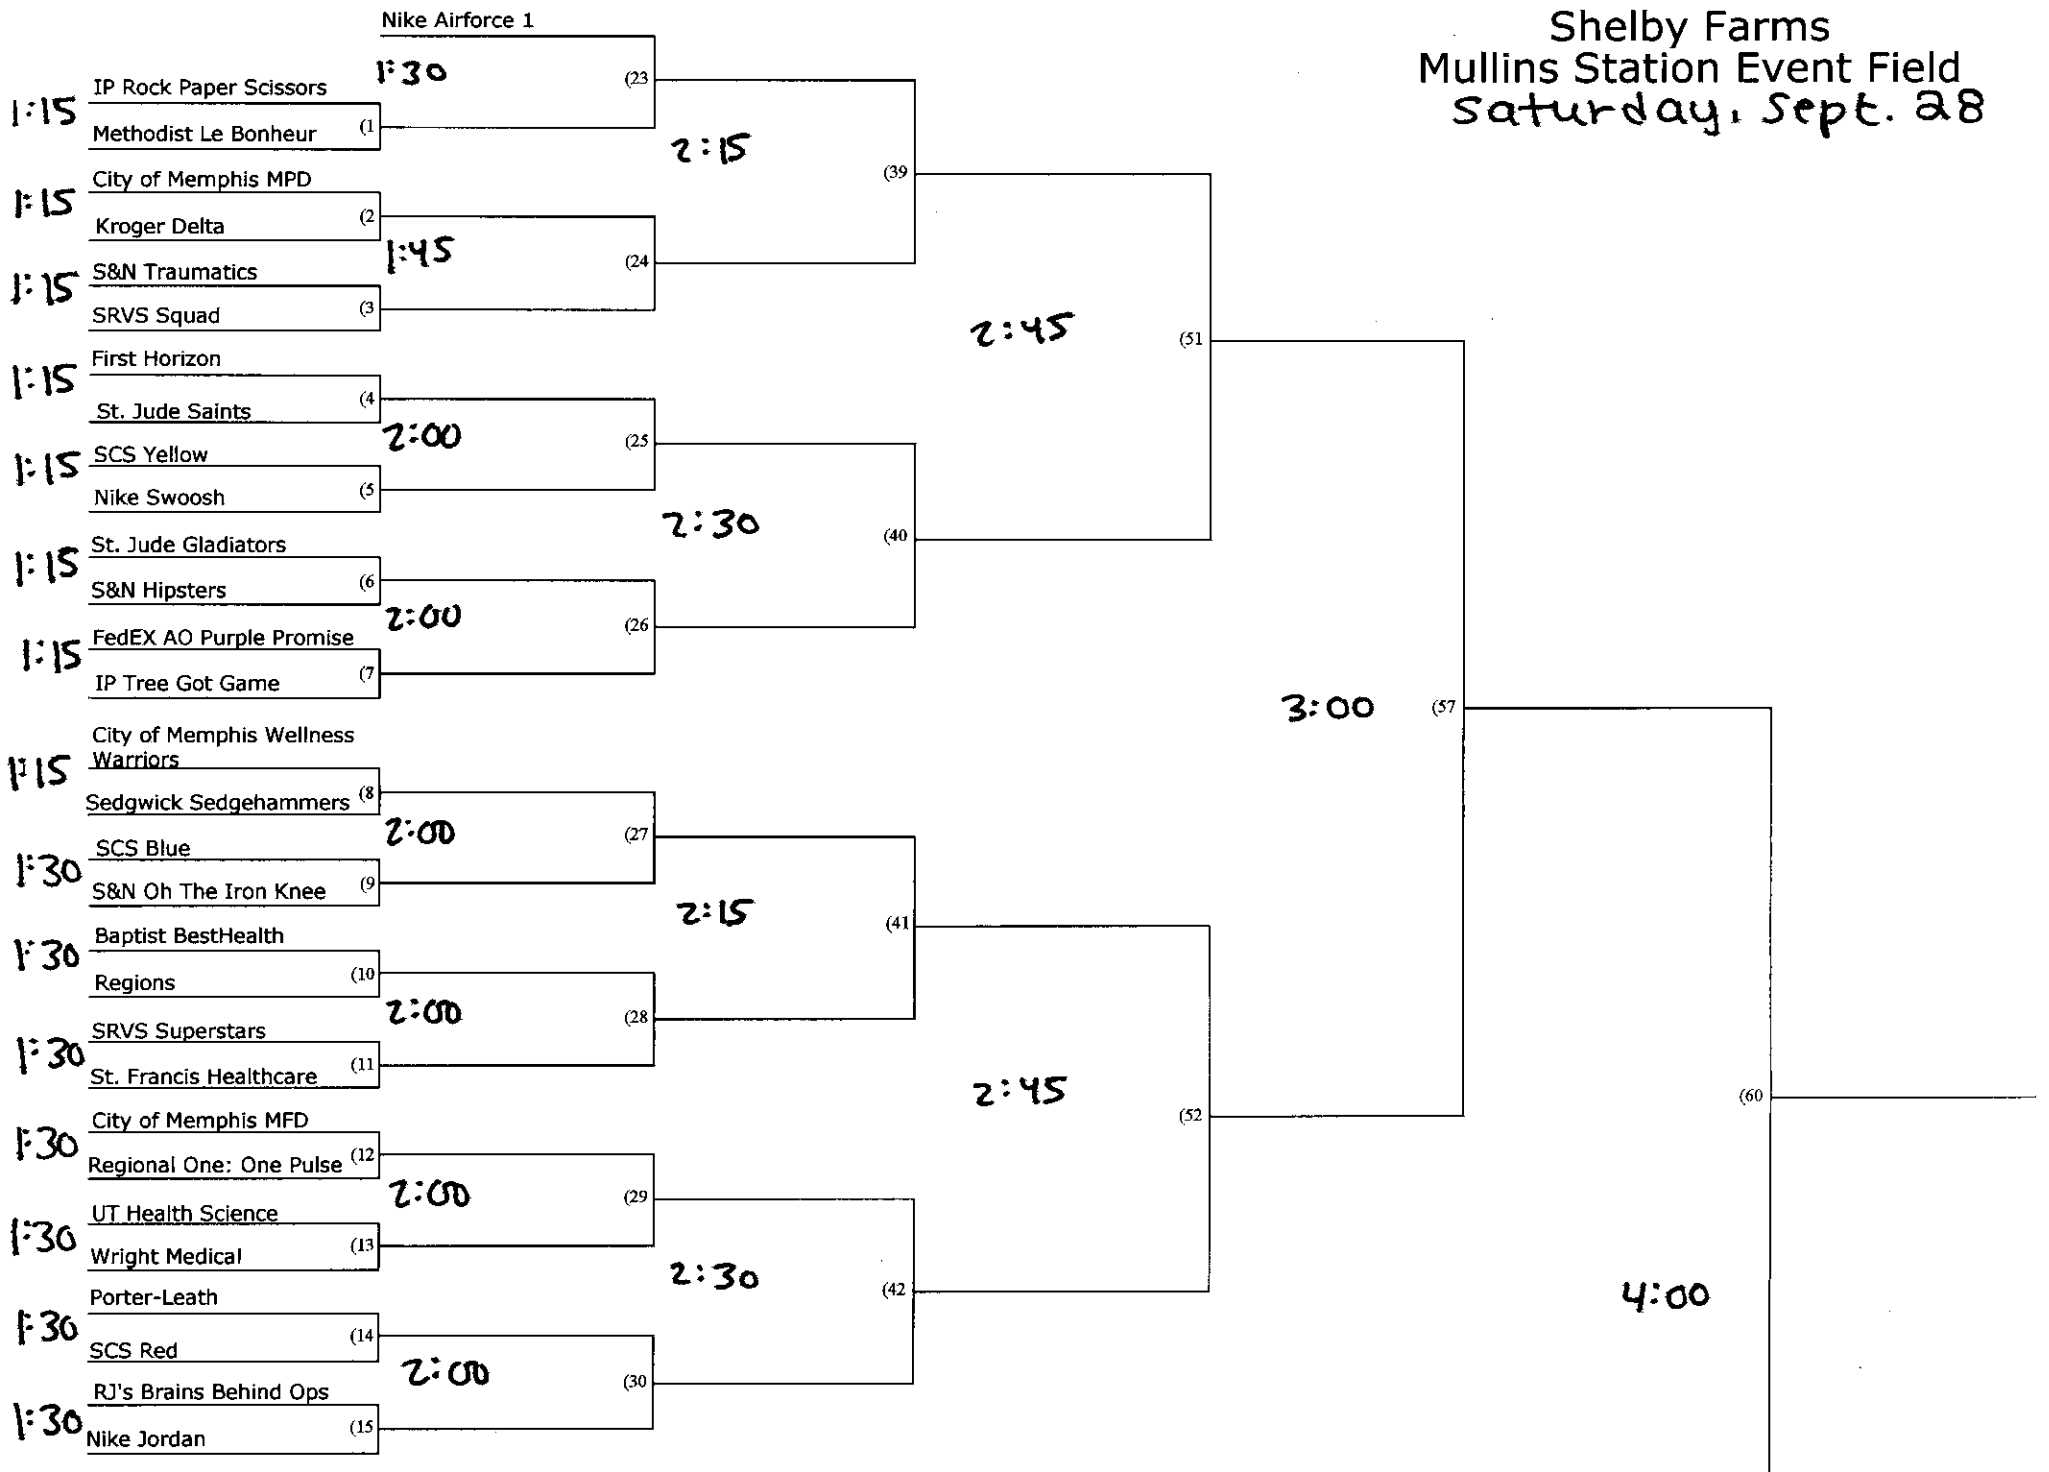

Div. A Cornhole

Shelby Farms
Mullins Station Event Field
Saturday, Sept. 28

Loser's Bracket

Div. A Tug-of-War

Shelby Farms
Mullins Station Event Field
Saturday, Sept. 28

Relay Races: Hopper Ball, Sack Race, Three-Legged Race Relay