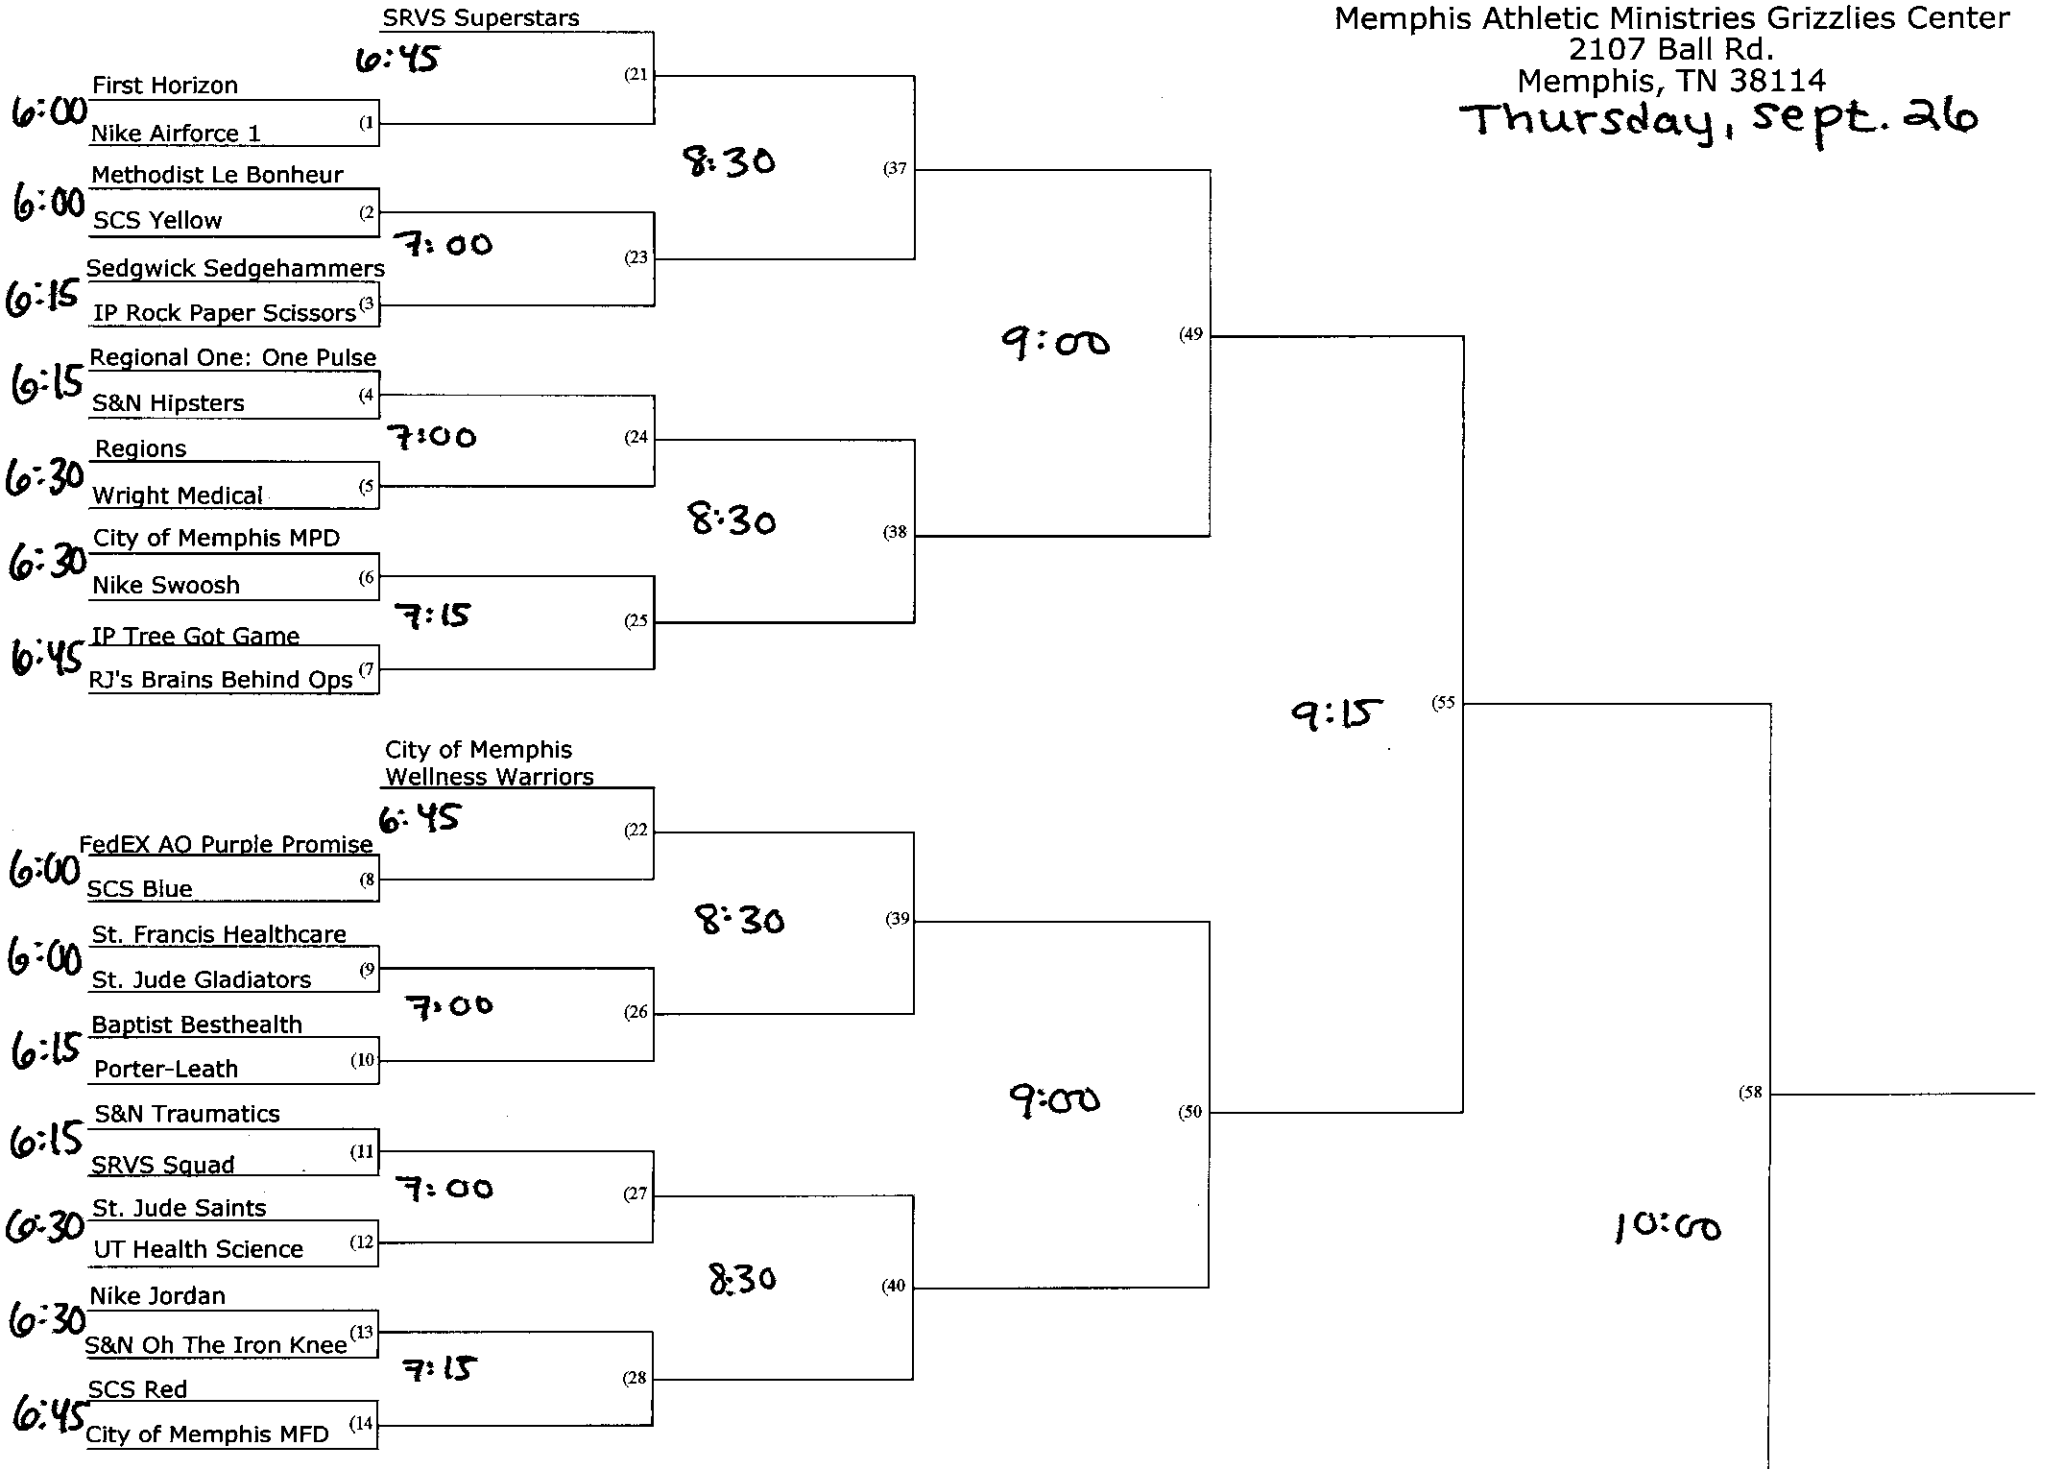

Bowling Div. A

Wednesday, Sept. 25

Andy B's Bartlett: 6276 Stage Rd. Bartlett, TN 38134

Start time	Lane #	Teams	Game 1	Game 2	Game 3	Total
6:00 p.m.	1	Baptist BestHealth				
6:00 p.m.	2	City of Memphis Wellness Warriors				
6:00 p.m.	3	City of Memphis MPD				
6:00 p.m.	4	City of Memphis MFD				
6:00 p.m.	5	FedEx AO Purple Promise Team				
6:00 p.m.	6	First Horizon				
6:00 p.m.	7	IP Rock, Paper, Scissors				
6:00 p.m.	8	IP Tree Got Game				
6:00 p.m.	9	Methodist Le Bonheur				
6:00 p.m.	10	Nike Swoosh				
6:00 p.m.	11	Nike Airforce 1				
6:00 p.m.	12	Nike Jordan				
6:00 p.m.	13	Porter-Leath				
6:00 p.m.	14	RJ's Brains Behind the Ops				
6:00 p.m.	15	Regional One: One Pulse				
6:00 p.m.	16	Regions				
6:00 p.m.	17	Sedgwick Sedgehammers				
6:00 p.m.	18	SCS Blue				
6:00 p.m.	19	SCS Red				
6:00 p.m.	20	SCS Yellow				
6:00 p.m.	21	Smith & Nephew Traumatix				
6:00 p.m.	22	Smith & Nephew Hipsters				
6:00 p.m.	23	Smith & Nephew Oh the Iron Knee				
6:00 p.m.	24	SRVS SQUAD				
6:00 p.m.	25	SRVS Superstars				
6:00 p.m.	26	St. Francis Healthcare				
6:00 p.m.	27	St. Jude Gladiators				
6:00 p.m.	28	St. Jude Saints				
6:00 p.m.	29	UT Health Science Center				
6:00 p.m.	30	Wright Medical				

Div. A Basketball

Memphis Athletic Ministries Grizzlies Center
2107 Ball Rd.
Memphis, TN 38114

Thursday, Sept. 26