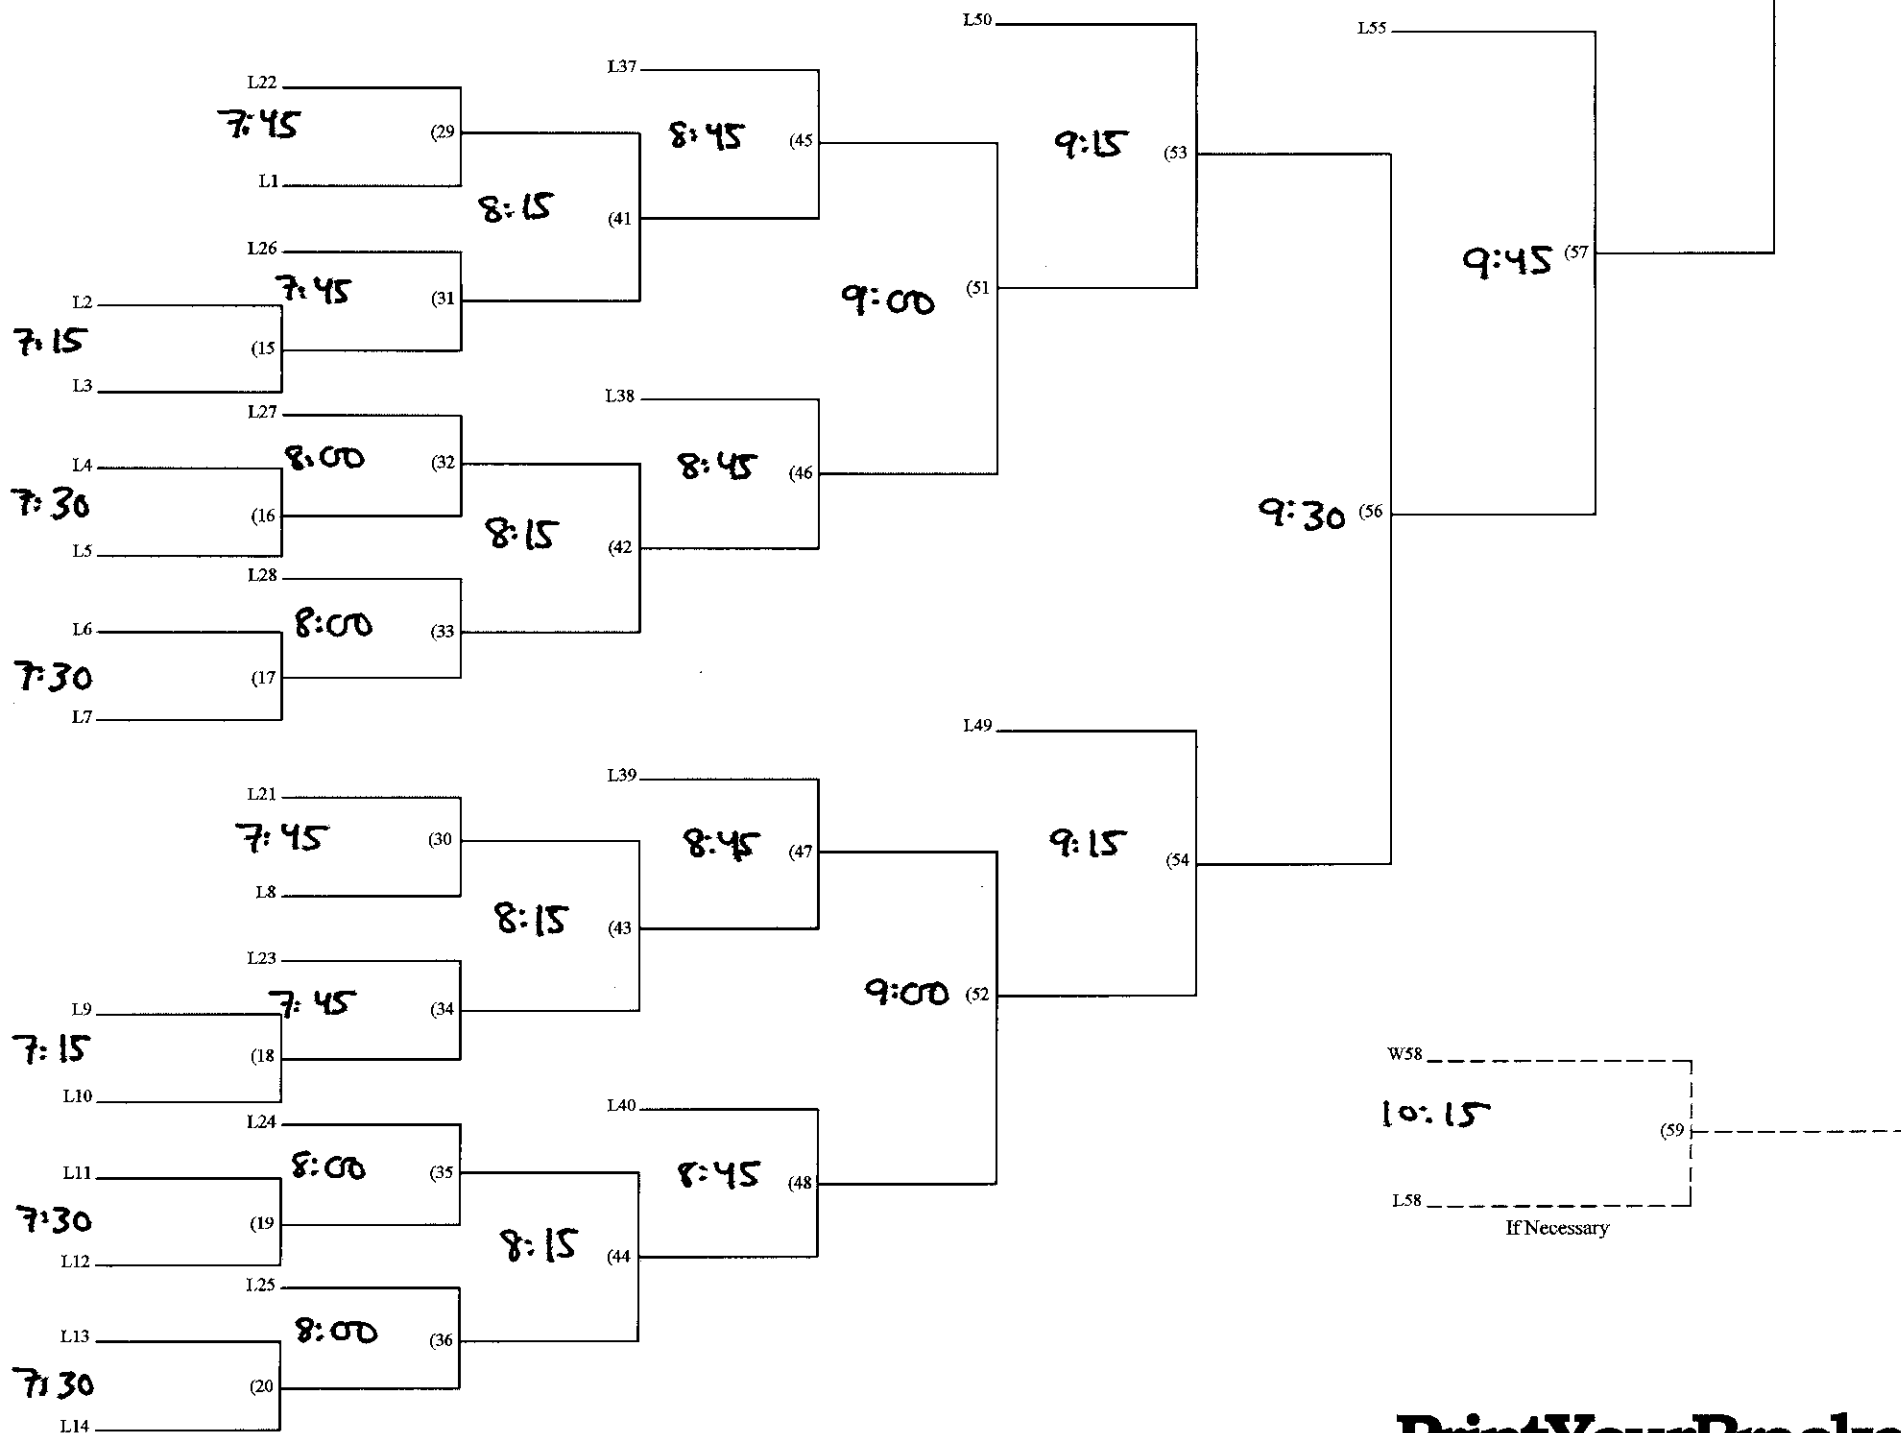

Loser's Bracket

**Trivia Div. A
Friday, Sept. 27**

The Peabody Memphis: 149 Union Ave. Memphis, TN 38103

Start time	Table #	Teams	Round 1	Round 2	Round 3	Round 4	Total
6:30 p.m.	1	Baptist BestHealth					
6:30 p.m.	2	City of Memphis Wellness Warriors					
6:30 p.m.	3	City of Memphis MPD					
6:30 p.m.	4	City of Memphis MFD					
6:30 p.m.	5	FedEx AO Purple Promise Team					
6:30 p.m.	6	First Horizon					
6:30 p.m.	7	IP Rock, Paper, Scissors					
6:30 p.m.	8	IP Tree Got Game					
6:30 p.m.	9	Methodist Le Bonheur					
6:30 p.m.	10	Nike Swoosh					
6:30 p.m.	11	Nike Airforce 1					
6:30 p.m.	12	Nike Jordan					
6:30 p.m.	13	Porter-Leath					
6:30 p.m.	14	RJ's Brains Behind the Ops					
6:30 p.m.	15	Regional One: One Pulse					
6:30 p.m.	16	Regions					
6:30 p.m.	17	Sedgwick Sedgehammers					
6:30 p.m.	18	SCS Blue					
6:30 p.m.	19	SCS Red					
6:30 p.m.	20	SCS Yellow					
6:30 p.m.	21	Smith & Nephew Traumatocs					
6:30 p.m.	22	Smith & Nephew Hipsters					
6:30 p.m.	23	Smith & Nephew Oh the Iron Knee					
6:30 p.m.	24	SRVS SQUAD					
6:30 p.m.	25	SRVS Superstars					
6:30 p.m.	26	St. Francis Healthcare					
6:30 p.m.	27	St. Jude Gladiators					
6:30 p.m.	28	St. Jude Saints					
6:30 p.m.	29	UT Health Science Center					
6:30 p.m.	30	Wright Medical